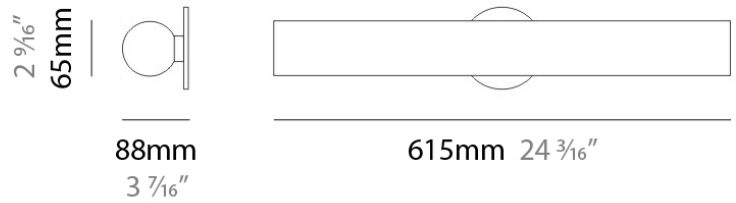

OLYMPIA SURFACE

D23036

PROJECT
TYPE
NOTES
QUANTITY
DATE

GENERAL

Series: Olympia
Division: Design
Mounting Type: Surface
Mounting Location: Wall
Subcategory: Ambient

PHYSICAL

Shape: Cylinder
Length (mm): 615
Length (in): 24 ³/₁₆
Height (mm): 65
Height (in): 2 ⁹/₁₆
Extension (mm): 88
Extension (in): 3 ⁷/₁₆
Light Distribution: Omnidirectional
Weight (kg): 1.8
Weight (lbs): 4
Diffuser: Satin White Glass
Fixture Finish: GRY
Fixture Material: Metal

ELECTRICAL

Lamp Type: LED Retrofit
Input Wattage (W): 16
Bulb Included: Bulb Not Included
Total Output Wattage (W): 16 / 24
Max. Wattage Per Lamp (W): 16 / 24
Dimming: Non-Dimmable
Driver Included: Yes
Driver Location: Integrated
Input Voltage (V): 120 - 277
Output Voltage (V): 24

LED

Color Temperature (°K): 3000
CRI: >80 CRI
Lamp Life (hrs): 50000

OPTICAL

RATINGS AND CERTIFICATIONS

Certified By: CSA Certified to UL and CSA Standards
IP rating: IP20