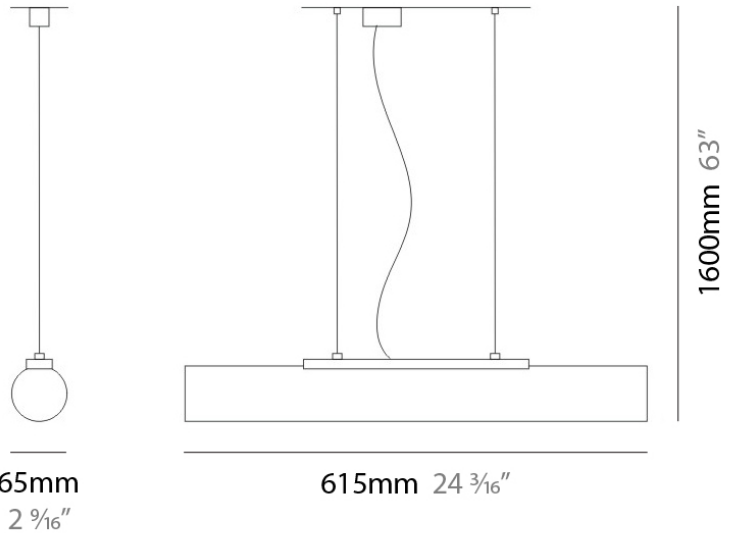

D21024

PROJECT	
TYPE	
NOTES	
QUANTITY	
DATE	

GENERAL

Series: Olympia
Division: Design
Mounting Type: Suspension
Mounting Location: Ceiling
Subcategory: Ambient

PHYSICAL

Shape: Cylinder
Length (mm): 615
Length (in): 24 ³/₁₆
Width (mm): 65
Width (in): 2 ³/₁₆
Max. Overall Height (mm): 1600
Max. Overall Height (in): 63
Light Distribution: Omnidirectional
Weight (kg): 2.3
Weight (lbs): 5
Diffuser: Satin White Glass
Fixture Finish: Light Gray
Fixture Material: Metal

ELECTRICAL

Number of Lamps: 1
Lamp Type: T5 Fluorescent
Bulb Included: Bulb Not Included
Total Output Wattage (W): 24
Max. Wattage Per Lamp (W): 24
Lamp Base: G5
Dimming: Non-Dimmable
Driver Included: Yes
Input Voltage (V): 120

LED

OPTICAL

RATINGS AND CERTIFICATIONS

Certified By: CSA Certified to UL and CSA Standards
IP rating: IP20